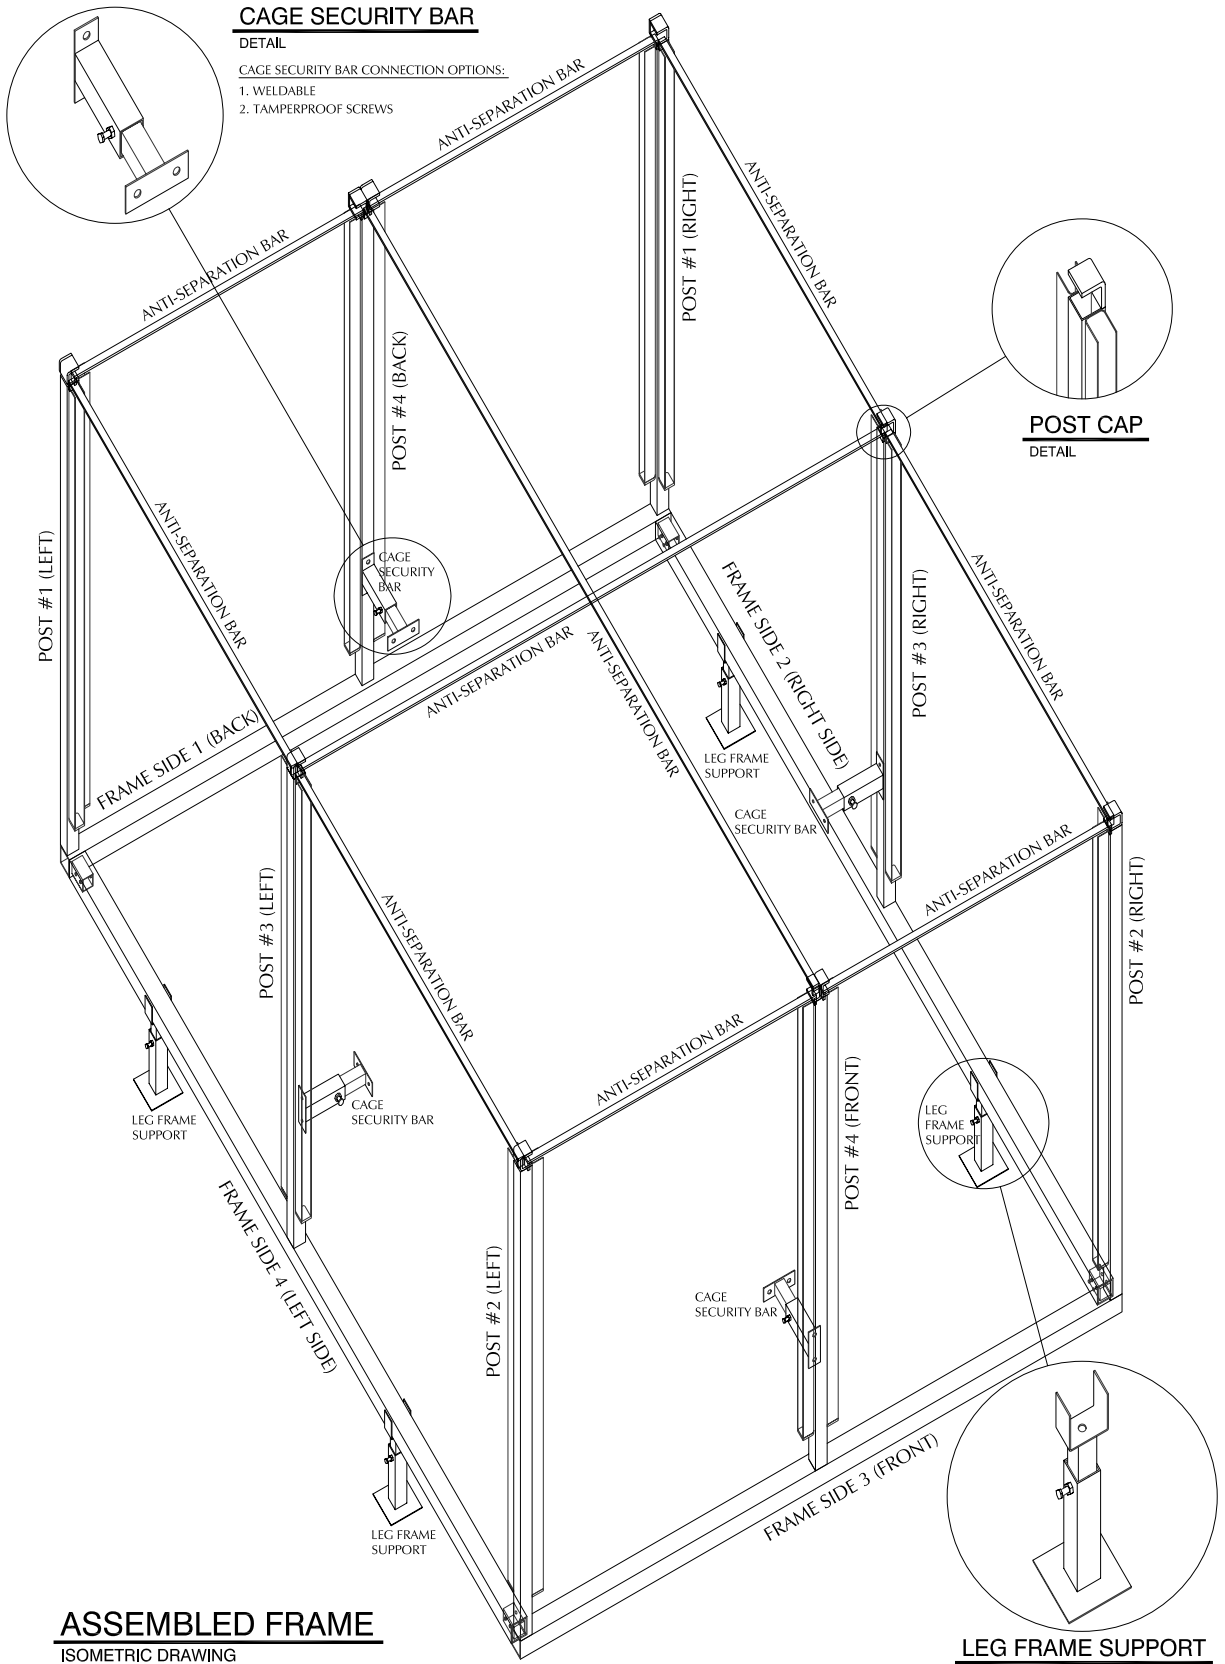

CAGE SECURITY BAR

DETAIL

CAGE SECURITY BAR CONNECTION OPTIONS:

1. WELDABLE
2. TAMPERPROOF SCREWS

ASSEMBLED FRAME
ISOMETRIC DRAWING

LEG FRAME SUPPORT

DETAIL

NOTES: NO ROOF PENETRATIONS
CAGE LEVELING ONLY

PACKAGE UNIT CAGE

ASSEMBLED FRAME WITH FEET, CAGE SECURITY BARS & ANTI-SEPARATION BARS (PAGE 1 OF 2)

www.trexcages.com
11828 Classic Lane - Forney, Texas 75126
(972) 564-3388 - fax (972) 564-3001

PATENT PENDING