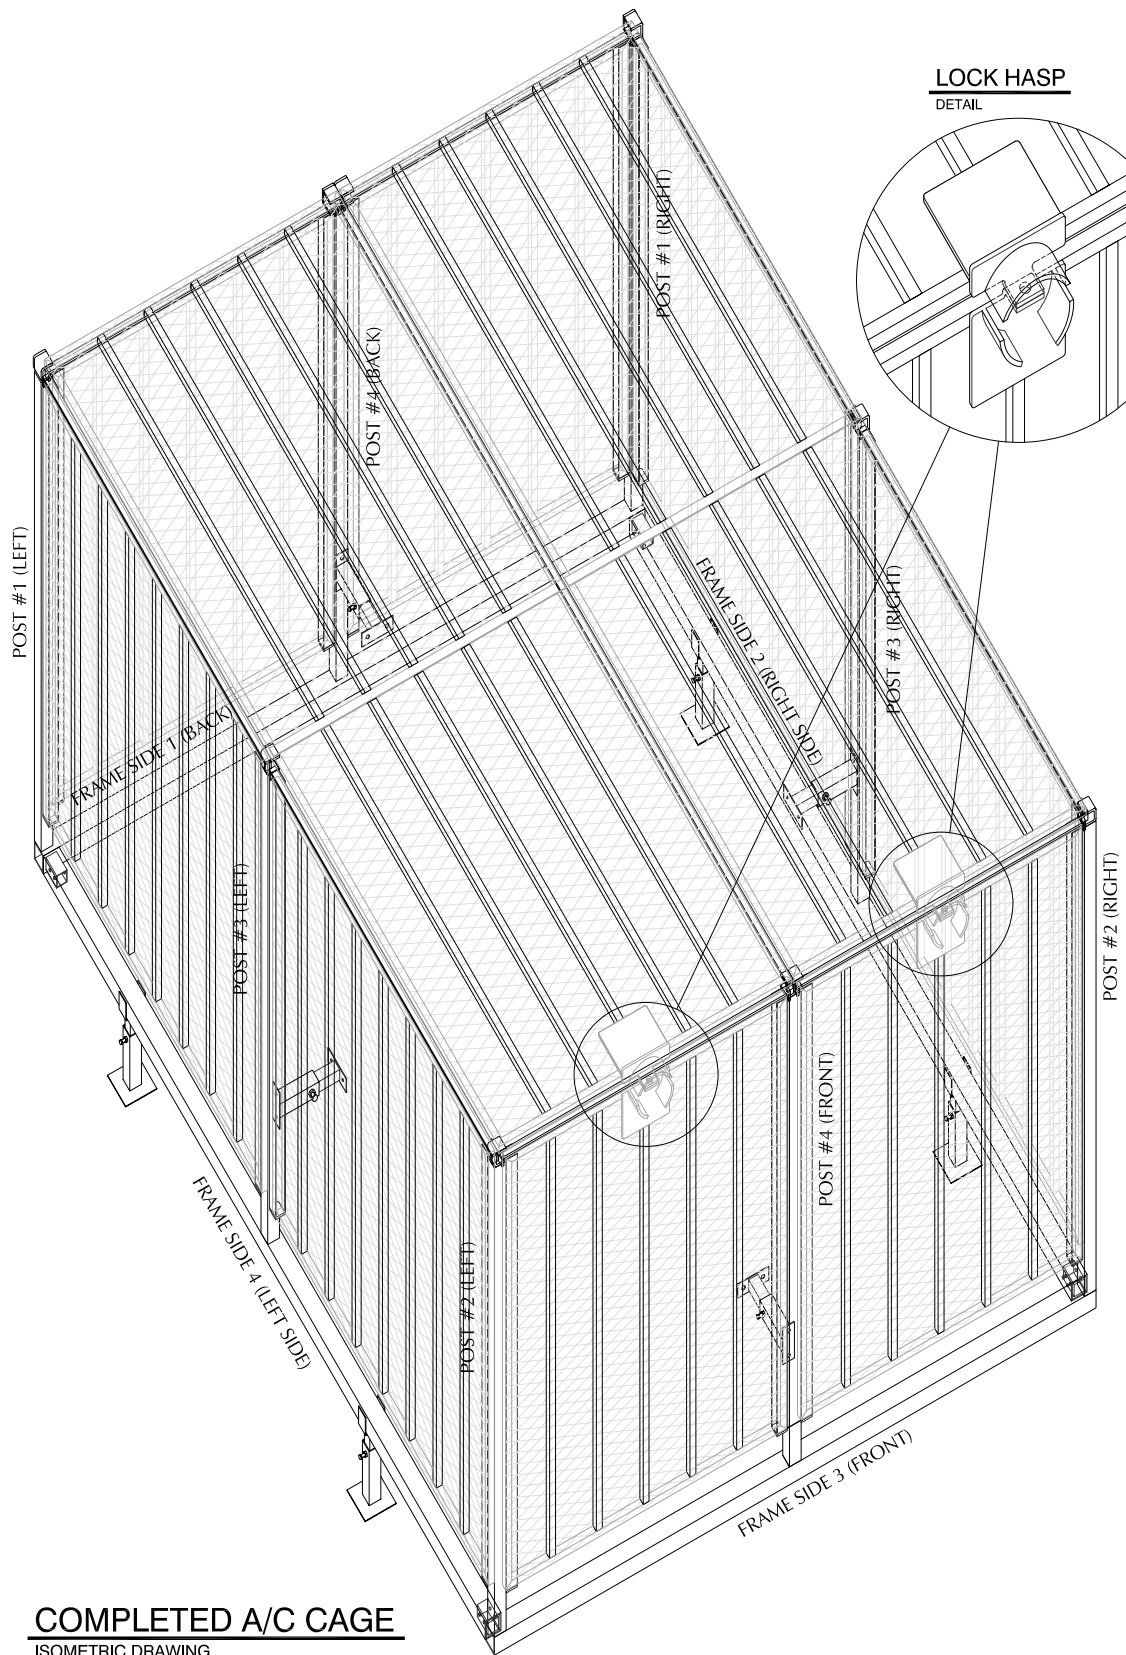

CAGE SECURITY BAR

DETAIL

CAGE SECURITY BAR CONNECTION OPTIONS:

1. WELDABLE
2. TAMPERPROOF SCREWS

ASSEMBLED FRAME
ISOMETRIC DRAWING

LEG FRAME SUPPORT

DETAIL

NOTES: NO ROOF PENETRATIONS
CAGE LEVELING ONLY

PACKAGE UNIT CAGE

ASSEMBLED FRAME WITH FEET, CAGE SECURITY BARS & ANTI-SEPARATION BARS (PAGE 1 OF 2)

www.trexcages.com
11828 Classic Lane - Forney, Texas 75126
(972) 564-3388 - fax (972) 564-3001

PATENT PENDING

ISSUE DATE: 06/12/2012

INTERNATIONAL
ARCHITECTURAL
METALS

COMPLETED A/C CAGE
ISOMETRIC DRAWING

PACKAGE UNIT CAGE

COMPLETED A/C CAGE WITH ALL SIDE AND TOP PANELS (PAGE 2 OF 2)

www.trexcages.com
11828 Classic Lane - Forney, Texas 75126
(972) 564-3388 - fax (972) 564-3001