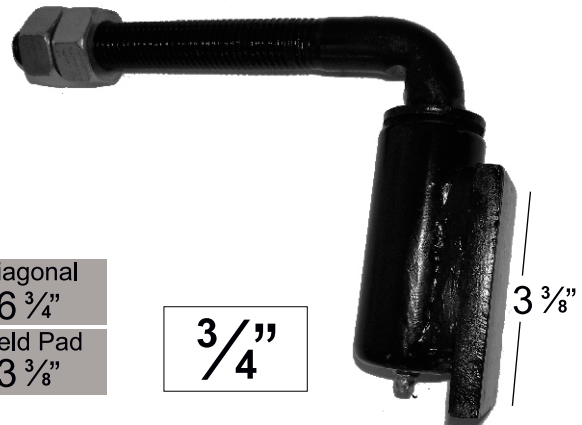

HINGE-JBOLT-ADJ-34

Supports up to 600 lbs.
6 lbs. Per Pair

Diagonal
6 3/4"

Weld Pad
3 3/8"

3/4"

Powder Coated Black