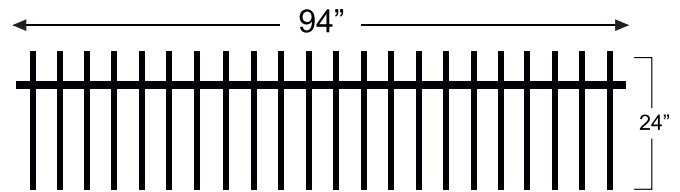

Press Point Commercial

SPECIFICATIONS	
Available Heights	70" 94"
Width	94"
Rail Size	1.5"
Picket Size	3/4"
Picket Spacing	3 15/16"

Puppy Panels

PRE-GALVANIZED POWDER COATED BLACK

Flat Top

SPECIFICATIONS	
Height	24"
Width	94"
Rail Size	1"
Picket Size	1/2"
Picket Spacing	1 3/4"

*panels and puppy panel sold separately

*inserts mount into existing panel

Picket Style

SPECIFICATIONS	
Height	24"
Width	94"
Rail Size	1"
Picket Size	1/2" 5/8"
Picket Spacing	1 3/4"

Flat Top Insert

SPECIFICATIONS	
Height	24"
Width	94"
Rail Size	1"
Picket Size	1/2" 5/8"
Picket Spacing	1 3/4"