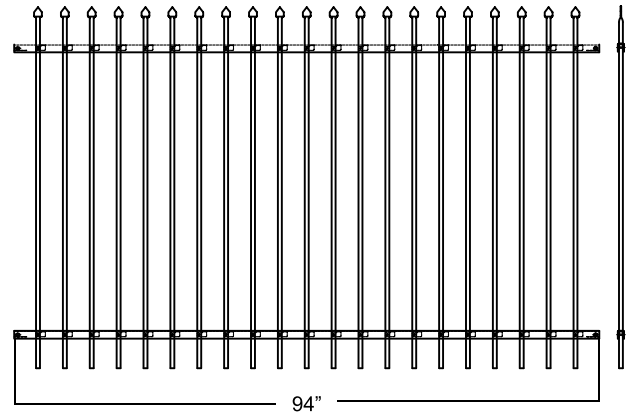

Picket Top

SPECIFICATIONS	
Available Heights	46" 58" 70"
Width	94"
Rail Size	1.25"
Picket Size	5/8"
Picket Spacing	3 11/16"

Rackable Panels

PRE-GALVANIZED POWDER COATED BLACK

Press Point

SPECIFICATIONS	
Available Heights	46" 58" 70"
Width	94"
Rail Size	1.25"
Picket Size	5/8" 20 GA
Picket Spacing	3 11/16"

Flat Top 3-Rail

SPECIFICATIONS	
Available Heights	46" 58" 70"
Width	94"
Rail Size	1.25"
Picket Size	5/8" 20 GA
Picket Spacing	3 11/16"

Puppy

SPECIFICATIONS	
Available Heights	48" 60" 72"
Width	94"
Rail Size	1.25"
Picket Size	5/8" 20 GA
Picket Spacing	3 11/16"
Puppy Picket Spacing	1 23/32"