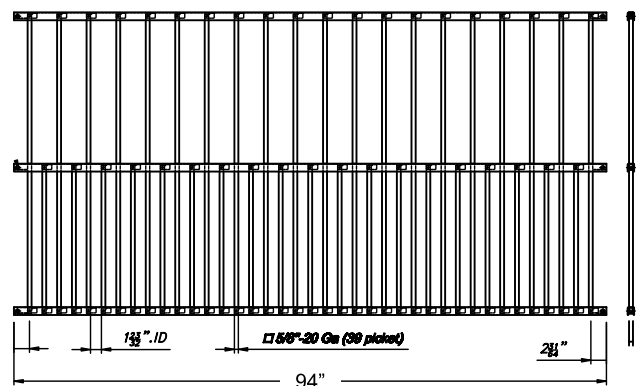

*panels and puppy panel sold separately

*inserts mount into existing panel

Picket Style

SPECIFICATIONS	
Height	24"
Width	94"
Rail Size	1"
Picket Size	1/2" 5/8"
Picket Spacing	1 3/4"

Flat Top Insert

SPECIFICATIONS	
Height	24"
Width	94"
Rail Size	1"
Picket Size	1/2" 5/8"
Picket Spacing	1 3/4"

Picket Top

SPECIFICATIONS	
Available Heights	46" 58" 70"
Width	94"
Rail Size	1.25"
Picket Size	5/8"
Picket Spacing	3 11/16"

Rackable Panels

PRE-GALVANIZED POWDER COATED BLACK

Press Point

SPECIFICATIONS	
Available Heights	46" 58" 70"
Width	94"
Rail Size	1.25"
Picket Size	5/8" 20 GA
Picket Spacing	3 11/16"

Flat Top 3-Rail

SPECIFICATIONS	
Available Heights	46" 58" 70"
Width	94"
Rail Size	1.25"
Picket Size	5/8" 20 GA
Picket Spacing	3 11/16"

Puppy

SPECIFICATIONS	
Available Heights	48" 60" 72"
Width	94"
Rail Size	1.25"
Picket Size	5/8" 20 GA
Picket Spacing	3 11/16"
Puppy Picket Spacing	1 23/32"

Finials

Aluminum

SPECIFICATIONS	
Height	4.5"-5.71"
Fits Over	1/2" 5/8" 3/4"

Plastic

SPECIFICATIONS	
Height	4.5"-5.71"
Fits Over	1/2" 5/8" 3/4"

Durable Fence Hardware for Every Need

Brands We Carry

NATIONWIDE INDUSTRIES  D&D Technologies
World's most trusted gate hardware