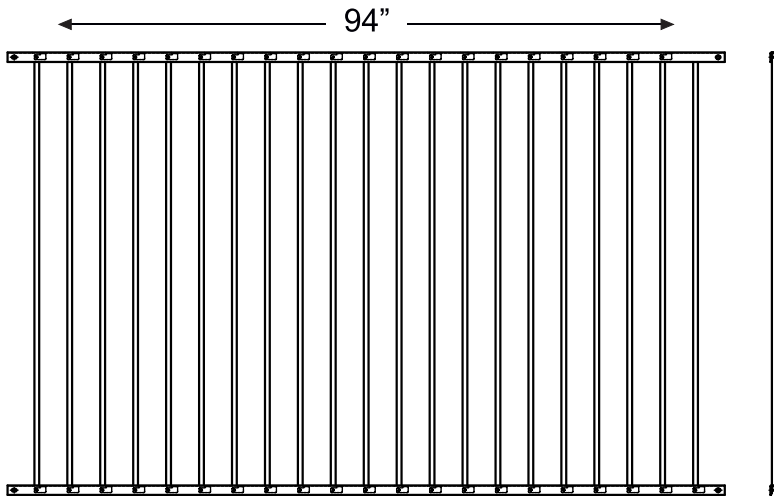

Flat Top

SPECIFICATIONS	
Available Heights	48" | 58" | 70"
Width	94"
Rail Size	1.25"
Picket Size	5/8"
Picket Spacing	3 11/16"