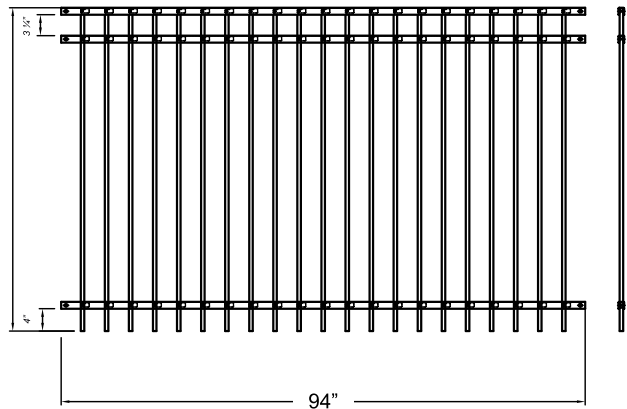

Picket Top

SPECIFICATIONS	
Available Heights	46" 58" 70"
Width	94"
Rail Size	1.25"
Picket Size	5/8"
Picket Spacing	3 11/16"

Rackable Panels

PRE-GALVANIZED POWDER COATED BLACK

Press Point

SPECIFICATIONS	
Available Heights	46" 58" 70"
Width	94"
Rail Size	1.25"
Picket Size	5/8" 20 GA
Picket Spacing	3 11/16"

Flat Top 3-Rail

SPECIFICATIONS	
Available Heights	46" 58" 70"
Width	94"
Rail Size	1.25"
Picket Size	5/8" 20 GA
Picket Spacing	3 11/16"

Puppy

SPECIFICATIONS	
Available Heights	48" 60" 72"
Width	94"
Rail Size	1.25"
Picket Size	5/8" 20 GA
Picket Spacing	3 11/16"
Puppy Picket Spacing	1 23/32"