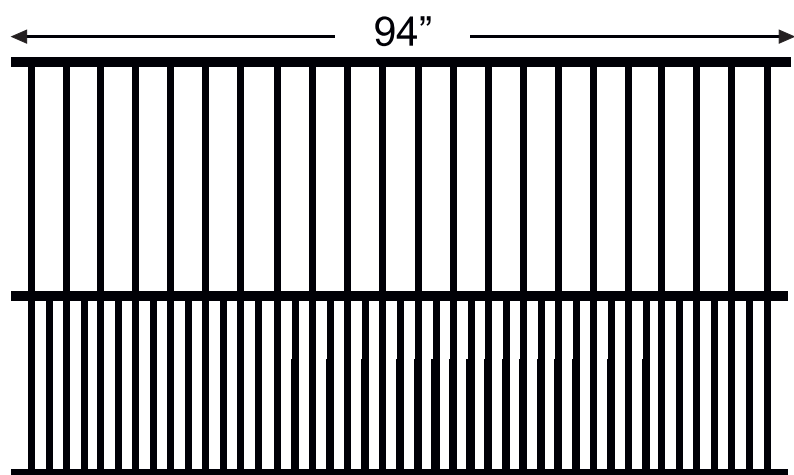

Parent Company

Panels

Flat Top

SPECIFICATIONS	
Available Heights	24" 34" 36" 42" 48" 58" 70"
Width	94"
Rail Size	1"
Picket Size	1/2" 5/8"
Picket Spacing	3 15/16"

Flat Top Commercial

SPECIFICATIONS	
Available Heights	48" 70" 94"
Width	94"
Rail Size	1.5"
Picket Size	3/4"
Picket Spacing	3 15/16"

SPECIFICATIONS	
Height	5"
Width	94"
Rail Size	1"
Picket Size	1/2"
Picket Spacing	3 15/16"

*panels and toppers sold separately

Flat Top With Rings

SPECIFICATIONS	
Height	5"
Width	94"
Rail Size	1"
Picket Size	1/2"
Picket Spacing	3 15/16"