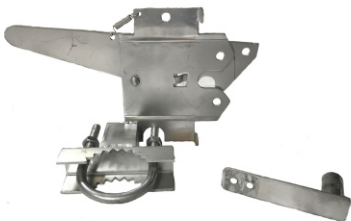

FEATURES:

The SHARK HINGE eliminates the traditional gate hardware by allowing you to mount the hinges directly to the post. This eliminates the common problems such as wood deteriorating, gate sag and the constant issue of gates closing incorrectly.

- Swings out a full 180°
- Added security – all hardware on inside of the gate
- Galvanized with Lifetime Warranty

SharkHinge.com

Shark Hinge

SharkHinge.com

SELF CLOSING

STANDARD

SINGLE LATCH

CANE BOLT

GATE HINGE

Gate Hinges - Mounts onto
Standard 2 3/8" pipe

Self Closing is Adjustable
Eliminates the Ugly Spring

GATE LATCH

Single Gate Latch - Mounts onto
Standard 2 3/8" pipe

Double gate latch mounts to
frames.