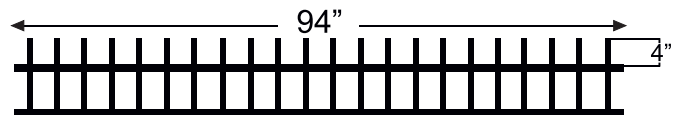

Parent Company

Panels

Flat Top

SPECIFICATIONS	
Available Heights	24" 34" 36" 42" 48" 58" 70"
Width	94"
Rail Size	1"
Picket Size	1/2" 5/8"
Picket Spacing	3 15/16"

Flat Top Commercial

SPECIFICATIONS	
Available Heights	48" 70" 94"
Width	94"
Rail Size	1.5"
Picket Size	3/4"
Picket Spacing	3 15/16"

SPECIFICATIONS	
Height	5"
Width	94"
Rail Size	1"
Picket Size	1/2"
Picket Spacing	3 15/16"

*panels and toppers sold separately

Flat Top With Rings

SPECIFICATIONS	
Height	5"
Width	94"
Rail Size	1"
Picket Size	1/2"
Picket Spacing	3 15/16"

Picket

SPECIFICATIONS	
Height	9"
Width	94"
Rail Size	1"
Picket Size	1/2"
Picket Spacing	3 15/16"

Picket With Rings

SPECIFICATIONS	
Height	5"
Width	94"
Rail Size	1"
Picket Size	1/2"
Picket Spacing	3 15/16"