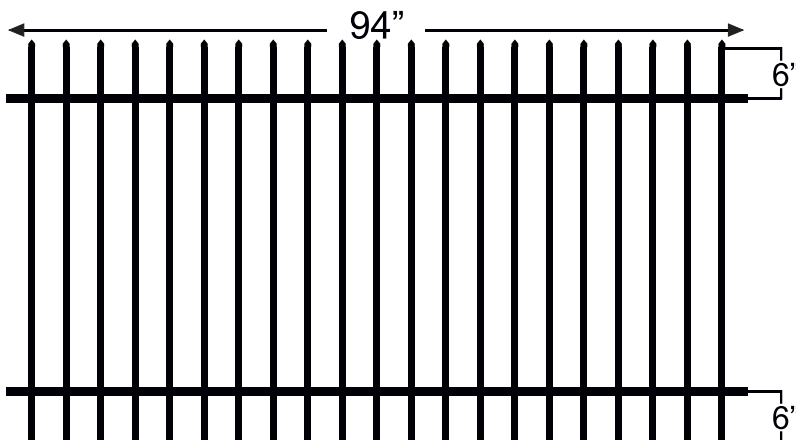

Panels

PRE-GALVANIZED POWDER COATED BLACK

Picket Top

SPECIFICATIONS	
Available Heights	46" 58" 70"
Width	94"
Rail Size	1"
Picket Size	1/2" 5/8"
Picket Spacing	3 15/16"

Press Point

SPECIFICATIONS	
Available Heights	46" 58" 70"
Width	94"
Rail Size	1"
Picket Size	5/8"
Picket Spacing	3 15/16"