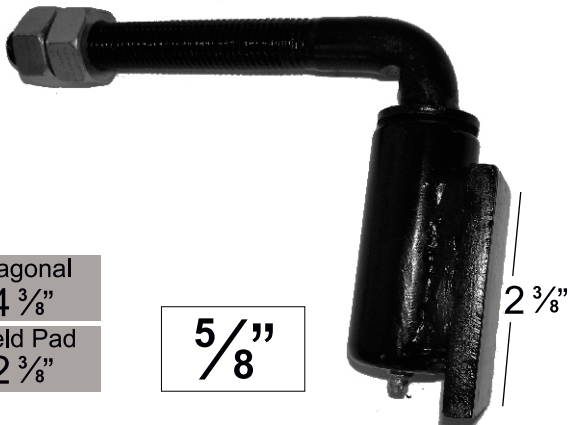

HINGE-JBOLT-ADJ-58

Supports up to 300 lbs.
2.68 lbs. Per Pair

Diagonal
4 3/8"

Weld Pad
2 3/8"

5/8"

Powder Coated Black

Prod No.