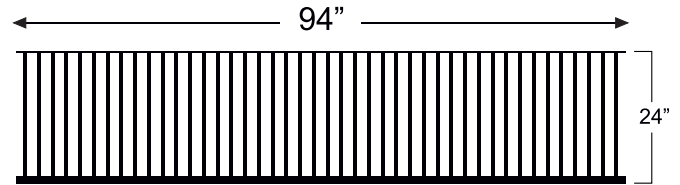

Press Point Commercial

SPECIFICATIONS	
Available Heights	70" 94"
Width	94"
Rail Size	1.5"
Picket Size	3/4"
Picket Spacing	3 15/16"

Puppy Panels

PRE-GALVANIZED POWDER COATED BLACK

Flat Top

SPECIFICATIONS	
Height	24"
Width	94"
Rail Size	1"
Picket Size	1/2"
Picket Spacing	1 3/4"

*panels and puppy panel sold separately

*inserts mount into existing panel

Picket Style

SPECIFICATIONS	
Height	24"
Width	94"
Rail Size	1"
Picket Size	1/2" 5/8"
Picket Spacing	1 3/4"

Flat Top Insert

SPECIFICATIONS	
Height	24"
Width	94"
Rail Size	1"
Picket Size	1/2" 5/8"
Picket Spacing	1 3/4"