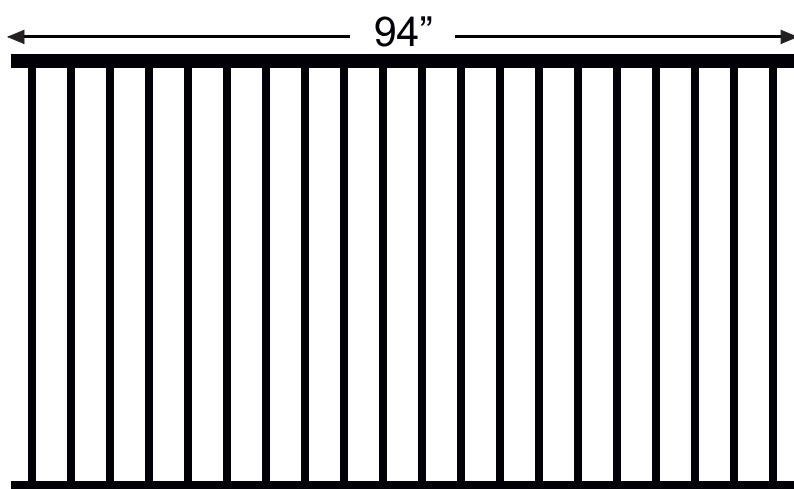

Parent Company

Panels

Flat Top

SPECIFICATIONS	
Available Heights	24" 34" 36" 42" 48" 58" 70"
Width	94"
Rail Size	1"
Picket Size	1/2" 5/8"
Picket Spacing	3 15/16"

Flat Top Commercial

SPECIFICATIONS	
Available Heights	48" 70" 94"
Width	94"
Rail Size	1.5"
Picket Size	3/4"
Picket Spacing	3 15/16"

SPECIFICATIONS	
Height	5"
Width	94"
Rail Size	1"
Picket Size	1/2"
Picket Spacing	3 15/16"

*panels and toppers sold separately

Flat Top With Rings

SPECIFICATIONS	
Height	5"
Width	94"
Rail Size	1"
Picket Size	1/2"
Picket Spacing	3 15/16"