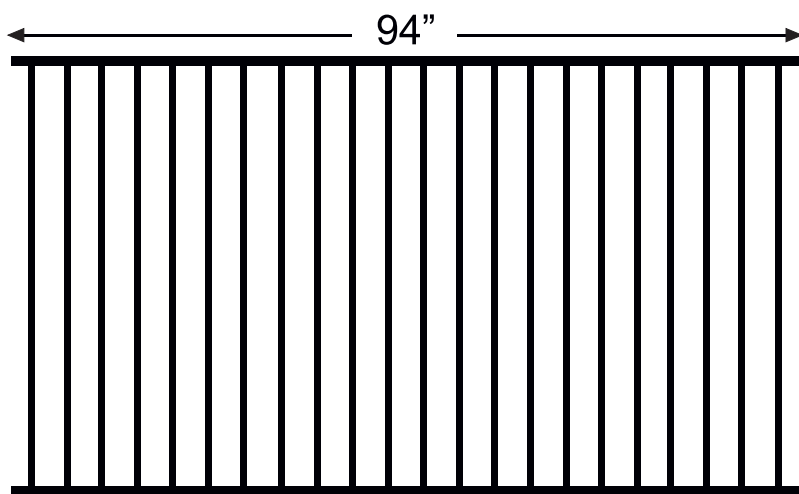

Parent Company

Panels

Flat Top

SPECIFICATIONS	
Available Heights	24" 34" 36" 42" 48" 58" 70"
Width	94"
Rail Size	1"
Picket Size	1/2" 5/8"
Picket Spacing	3 15/16"

Flat Top Commercial

SPECIFICATIONS	
Available Heights	48" 70" 94"
Width	94"
Rail Size	1.5"
Picket Size	3/4"
Picket Spacing	3 15/16"

SPECIFICATIONS	
Height	5"
Width	94"
Rail Size	1"
Picket Size	1/2"
Picket Spacing	3 15/16"

*panels and toppers sold separately

Flat Top With Rings

SPECIFICATIONS	
Height	5"
Width	94"
Rail Size	1"
Picket Size	1/2"
Picket Spacing	3 15/16"