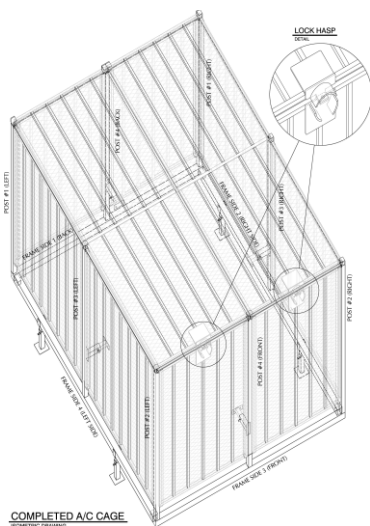

*panels and puppy panel sold separately

*inserts mount into existing panel

Picket Style

SPECIFICATIONS	
Height	24"
Width	94"
Rail Size	1"
Picket Size	1/2" 5/8"
Picket Spacing	1 3/4"

Flat Top Insert

SPECIFICATIONS	
Height	24"
Width	94"
Rail Size	1"
Picket Size	1/2" 5/8"
Picket Spacing	1 3/4"

**** PATENT PENDING**

Forney, TX
972-564-3388

Willow Park, TX
817-415-2338

Buda, TX
512-312-4699

A/C Cages

PRE-GALVANIZED POWDER COATED BLACK

Package Unit Cages

SPECIFICATIONS	
Available Sizes	5'x7'x4' 9'x6'x5' 8'x12'x4.5'
Rail Size	2"