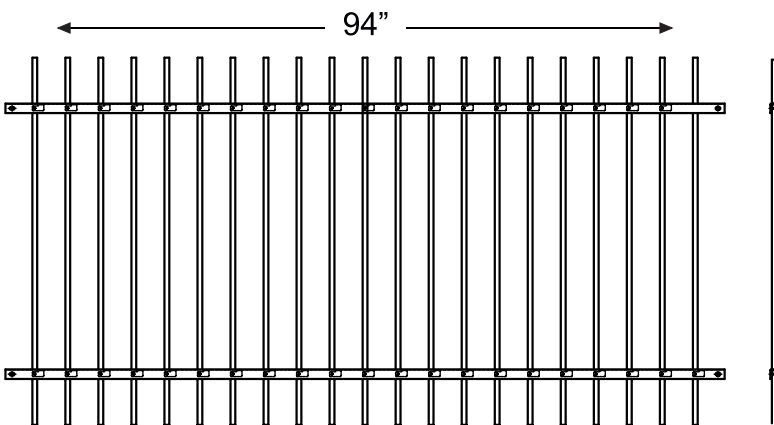

*panels and puppy panel sold separately

*inserts mount into existing panel

Picket Style

SPECIFICATIONS	
Height	24"
Width	94"
Rail Size	1"
Picket Size	1/2" 5/8"
Picket Spacing	1 3/4"

Flat Top Insert

SPECIFICATIONS	
Height	24"
Width	94"
Rail Size	1"
Picket Size	1/2" 5/8"
Picket Spacing	1 3/4"

Rackable Panels

PRE-GALVANIZED POWDER COATED BLACK

Flat Top Pinched

SPECIFICATIONS	
Available Heights	34"
Width	94"
Rail Size	1"
Picket Size	5/8"
Picket Spacing	3 15/16"

Flat Top

SPECIFICATIONS	
Available Heights	48" 58" 70"
Width	94"
Rail Size	1.25"
Picket Size	5/8"
Picket Spacing	3 11/16"

Picket Top

SPECIFICATIONS	
Available Heights	46" 58" 70"
Width	94"
Rail Size	1.25"
Picket Size	5/8"
Picket Spacing	3 11/16"

Rackable Panels

PRE-GALVANIZED POWDER COATED BLACK

Press Point

SPECIFICATIONS	
Available Heights	46" 58" 70"
Width	94"
Rail Size	1.25"
Picket Size	5/8" 20 GA
Picket Spacing	3 11/16"