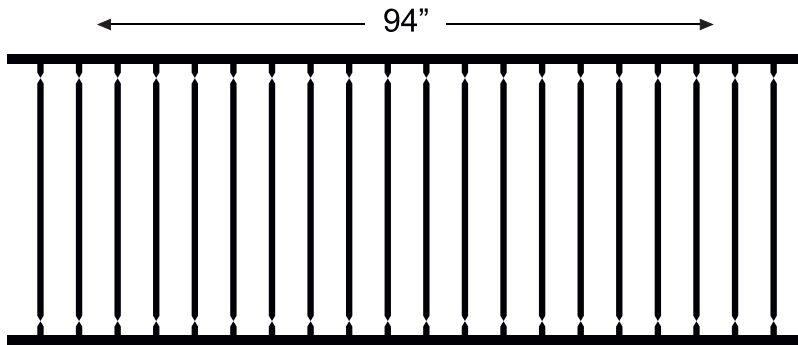

Rackable Panels

PRE-GALVANIZED POWDER COATED BLACK

Flat Top Pinched

SPECIFICATIONS	
Available Heights	34"
Width	94"
Rail Size	1"
Picket Size	5/8"
Picket Spacing	3 15/16"