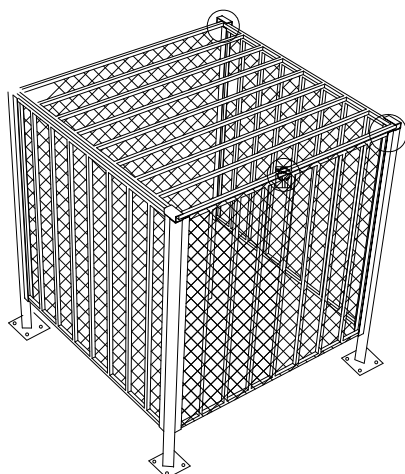

GATE HINGE

Gate Hinges - Mounts onto
Standard 2 3/8" pipe

Self Closing is Adjustable
Eliminates the Ugly Spring

GATE LATCH

Single Gate Latch - Mounts onto
Standard 2 3/8" pipe

Double gate latch mounts to
frames.

**** PATENT PENDING**

Forney, TX
972-564-3388

Willow Park, TX
817-415-2338

Buda, TX
512-312-4699

A/C Cages

PRE-GALVANIZED POWDER COATED BLACK

Package Unit Cages

SPECIFICATIONS	
Available Sizes	5'x7'x4' 9'x6'x5' 8'x12'x4.5'
Rail Size	2"

Condensor Unit Cages

SPECIFICATIONS	
Available Sizes	3'x3'x3' 4'x4'x4'
Rail Size	2"

FFS FORNEY
FENCE
SUPPLY

Build Better with FFS

Forney Fence Supply exists to forge long term relationships that bring meaningful change to the spiritual, personal and professional lives of the people that we encounter.