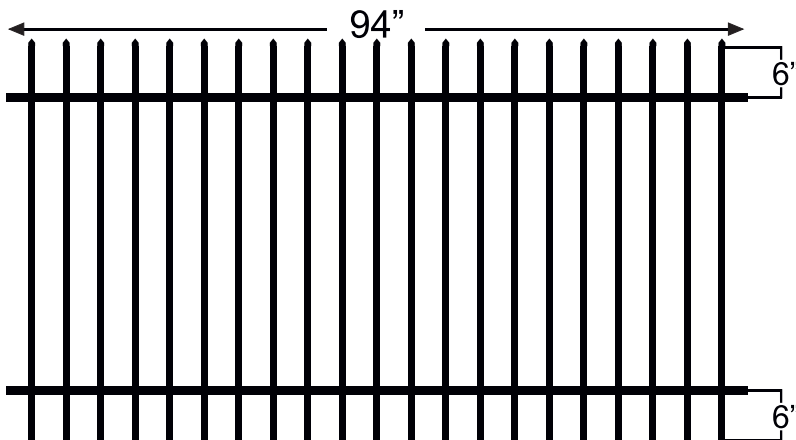

Press Point

SPECIFICATIONS	
Available Heights	46" | 58" | 70"
Width	94"
Rail Size	1"
Picket Size	5/8"
Picket Spacing	3 15/16"