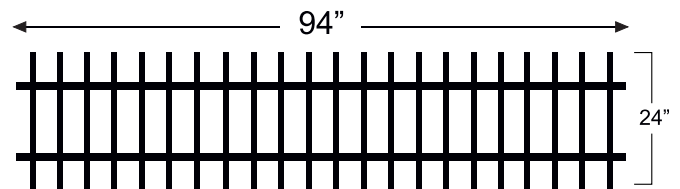

Press Point Commercial

SPECIFICATIONS	
Available Heights	70" 94"
Width	94"
Rail Size	1.5"
Picket Size	3/4"
Picket Spacing	3 15/16"

Puppy Panels

PRE-GALVANIZED POWDER COATED BLACK

Flat Top

SPECIFICATIONS	
Height	24"
Width	94"
Rail Size	1"
Picket Size	1/2"
Picket Spacing	1 3/4"

*panels and puppy panel sold separately

*inserts mount into existing panel

Picket Style

SPECIFICATIONS	
Height	24"
Width	94"
Rail Size	1"
Picket Size	1/2" 5/8"
Picket Spacing	1 3/4"

Flat Top Insert

SPECIFICATIONS	
Height	24"
Width	94"
Rail Size	1"
Picket Size	1/2" 5/8"
Picket Spacing	1 3/4"

Rackable Panels

PRE-GALVANIZED POWDER COATED BLACK

Flat Top Pinched

SPECIFICATIONS	
Available Heights	34"
Width	94"
Rail Size	1"
Picket Size	5/8"
Picket Spacing	3 15/16"

Flat Top

SPECIFICATIONS	
Available Heights	48" 58" 70"
Width	94"
Rail Size	1.25"
Picket Size	5/8"
Picket Spacing	3 11/16"