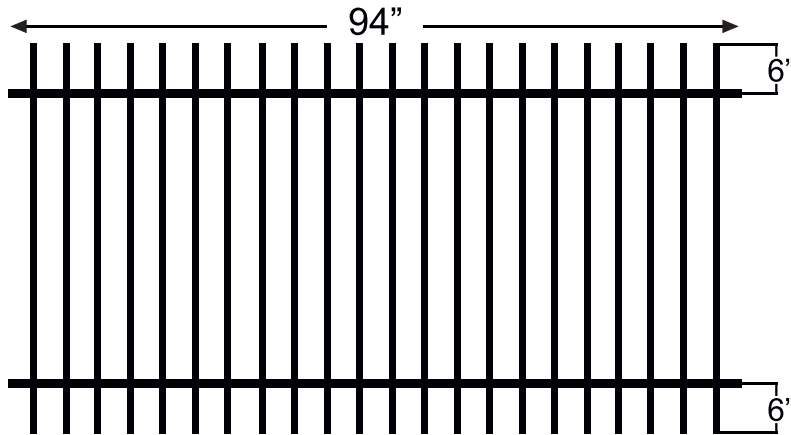

Panels

PRE-GALVANIZED POWDER COATED BLACK

Picket Top

SPECIFICATIONS	
Available Heights	46" | 58" | 70"
Width	94"
Rail Size	1"
Picket Size	1/2" | 5/8"
Picket Spacing	3 15/16"